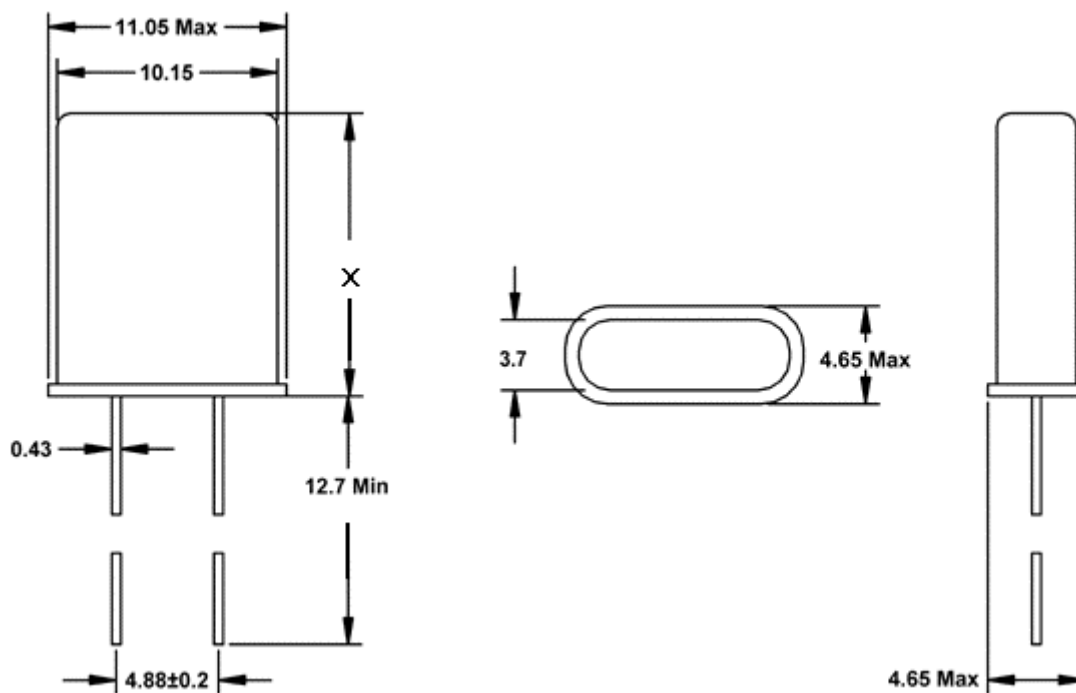

49U & 49T CRYSTAL

Specifications

Parameters	Standard	Options
Frequency range	1,800 MHz - 250,000 MHz	lower frequencies on demand 49T > 4,0 MHz
Frequency stability	Please specify	
Overall		
Initial at 25°C		
Temperature		
Aging first year		
Aging over Years		
Operating temperature	0° C ~ +70°C	-20°C ~ +70°C -40°C ~ +85°C Other on custom request
Storage temperature	-40°C ~ +85°C	-55°C ~ +125°C
Load capacitance C _L	4 pF ~ 120 pF or serie	
Equivalent series resistance ESR	see ESR table	Other on request
Shunt capacity C ₀	< 7 pF	Other
Aging	± 3 ppm /first year max.	Other on custom request
Insulation resistance	500 Mohms minimum at 100 VDC	
Drive level	10,0 to 2000 uW dependent of frequency	
Motional capacity C ₁	Please specify , if required	
Quality factor Q		
Co/C ₁		
Motional inductance L		
DFL (difference between 2 loadresonant frequencies)		
DLD (drive level dependency)		
Spurious		
Marking		

Drawing

Package	HC49U 2 leads	HC49U 3 leads
	HC49T 2 leads	HC49T 3 leads

Case	X
HC49U	13.5
HC49T	11.4

HM International
 Demer 26 B-2230 Herselt BELGIUM
 Tel. +32(0)14548955 Fax. +32(0)14549443
 email : info@hminternational.be www.hminternational.be